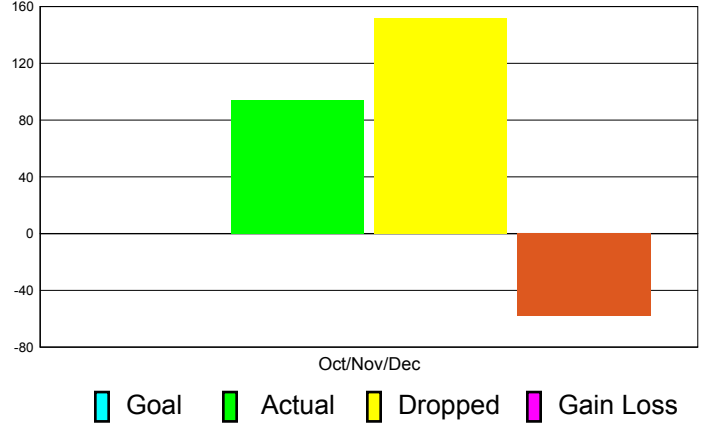

Membership Results 2011-2012

Goal, New, Dropped, Gain/Loss