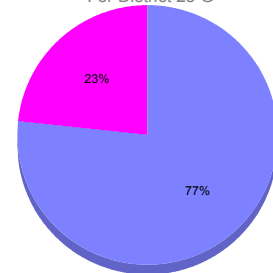

Goal, New, Dropped, Gain/Loss

Comparison of Membership Gain/Loss

Current Year Compared to the Previous Year

Gender Comparison 2010-2011

For District 25 G

Oct/Nov/Dec

■ Male ■ Female